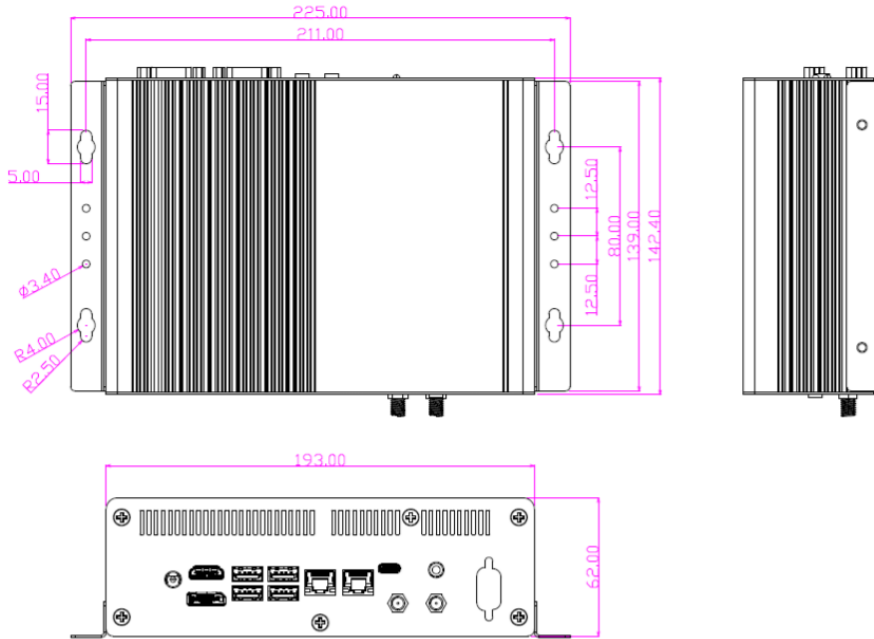

Rear

Accessories Included:

- WALL + DIN Rail Mount Kit
- Power Adapter 12V @60W + Power Cable
- Dual Band WiFi Antenna
- Screw pack

Compatible OS:

MS WINDOWS (64bit)

- Windows 10
- **Windows 10 Enterprise LTSC (IoT)**
- Windows 11
- Windows 11 Enterprise LTSC (IoT)

LINUX *

- CentOS 8
- Debian 10
- Fedora 34
- Ubuntu 20.04 LTS
- pfSense

* Linux distributions tested with the IPC.

Order Code:

B04 - 23C - BACH - I5 8365U - RXX - SSDXXX

RAM	R08	(8 GB)	STORAGE	SSD (2,5")	M2D/SSD128
	R16	(16 GB)		MSD (mSATA)	M2D/SSD256
	R32	(32 GB)		M2D (M.2)	Other on Request

SARC ITALIA SRL

Strada Albareto, 503 - 41122 Modena - ITALY
Tel. +39 059 8751076 Fax. +39 059 8751025

Website: www.sarcitalia.it

Email: info@sarcitalia.it