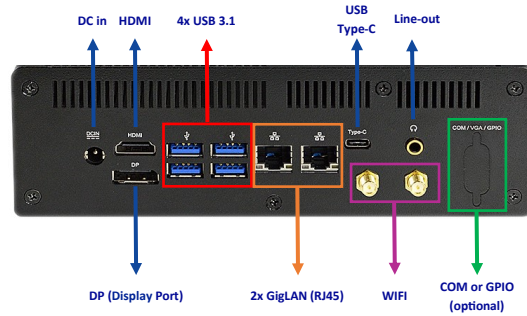

Rear

Accessories Included:

- WALL + DIN Rail Mount Kit
- Power Adapter 12V @60W + Power Cable
- Dual Band WiFi Antenna
- Screw pack

Compatible OS:

MS WINDOWS (64bit)

- Windows 10
- **Windows 10 Enterprise LTSC (IoT)**
- Windows 11
- Windows 11 Enterprise LTSC (IoT)

LINUX *

- CentOS 8
- Debian 10
- Fedora 34
- Ubuntu 20.04 LTS
- pfSense

* Linux distributions tested with the IPC.

Order Code:

B04 - 23C - BACH - I5 8365U - RXX - SSDXXX

RAM	R08	(8 GB)	STORAGE	SSD (2,5")	M2D/SSD128
	R16	(16 GB)		MSD (mSATA)	M2D/SSD256
	R32	(32 GB)		M2D (M.2)	Other on Request

SARC ITALIA SRL

Strada Albareto, 503 - 41122 Modena - ITALY
Tel. +39 059 8751076 Fax. +39 059 8751025

Website: www.sarcitalia.it

Email: info@sarcitalia.it