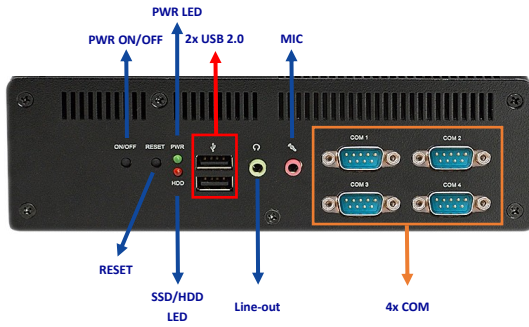

Front

Rear

Accessories Included:

- WALL + DIN Rail Mount Kit
- Power Adapter 12V @60W + Power Cable
- Dual Band WiFi Antenna
- Screw pack

Compatible OS:

**MS WINDOWS** (64bit)

- Windows 10
- **Windows 10 Enterprise LTSC (IoT)**
- Windows 11
- Windows 11 Enterprise LTSC (IoT)